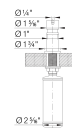

## Product Features

- **Satin Gold and Matte Black finishes available Summer 2022**
- Solid brass/zamac construction
- Refillable from above the deck
- Suitable for liquid dish or hand soap
- 10 fl oz. (300 ml) capacity bottle
- 1-year Limited Warranty

## Design and Planning Tips

Hole Size Required: 1-<sup>3</sup>/<sub>8</sub>"

BLANCO soap dispensers can dispense liquid dish soap, hand soap, and even hand lotion. For best performance, and to prevent clogging, we recommend diluting soap with water using a 70/30 proportion.