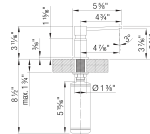

## Product Features

- **Satin Gold and Matte Black finishes available Summer 2022**
- Solid brass/zamac construction
- Refillable from above the deck
- Suitable for liquid dish or hand soap
- 10 fl oz. (300 ml) capacity bottle
- 1-year Limited Warranty

## Design and Planning Tips

Hole Size Required: 1-<sup>3</sup>/<sub>8</sub>"

BLANCO soap dispensers can dispense liquid dish soap, hand soap, and even hand lotion. For best performance, and to prevent clogging, we recommend diluting soap with water using a 70/30 proportion.